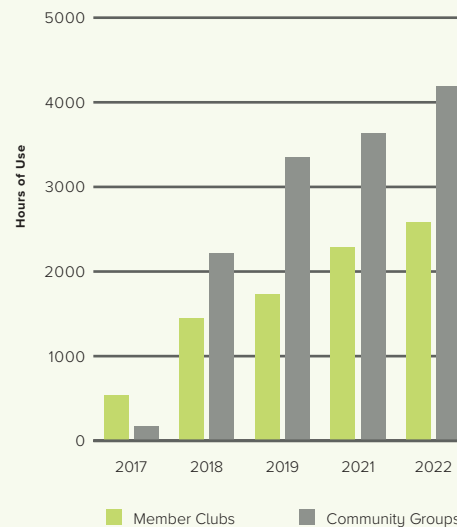

833%

Since opening in 2017, the **hub** has experienced an 833% average increase in Member Club and Community use. Member Clubs have grown and increased their usage of the facility, whilst the community has fully embraced the venue, with many community groups and clubs forming due to the spaces, service and accessibility offered at the **hub**. On average the community utilises the **hub** for over **130 hours per week**, across our 4 spaces.

thehub 2017–2022: A Comparison

We look forward, with your support, to continuing to grow and support health, diversity, resilience and social connection in our wider community.

*Note, 2020 was omitted from these numbers, due to Covid lock-downs and restrictions around gatherings, but during that time, the **hub** helped to vaccinate over 73,000 New Zealanders, the second largest vac centre in New Zealand.*